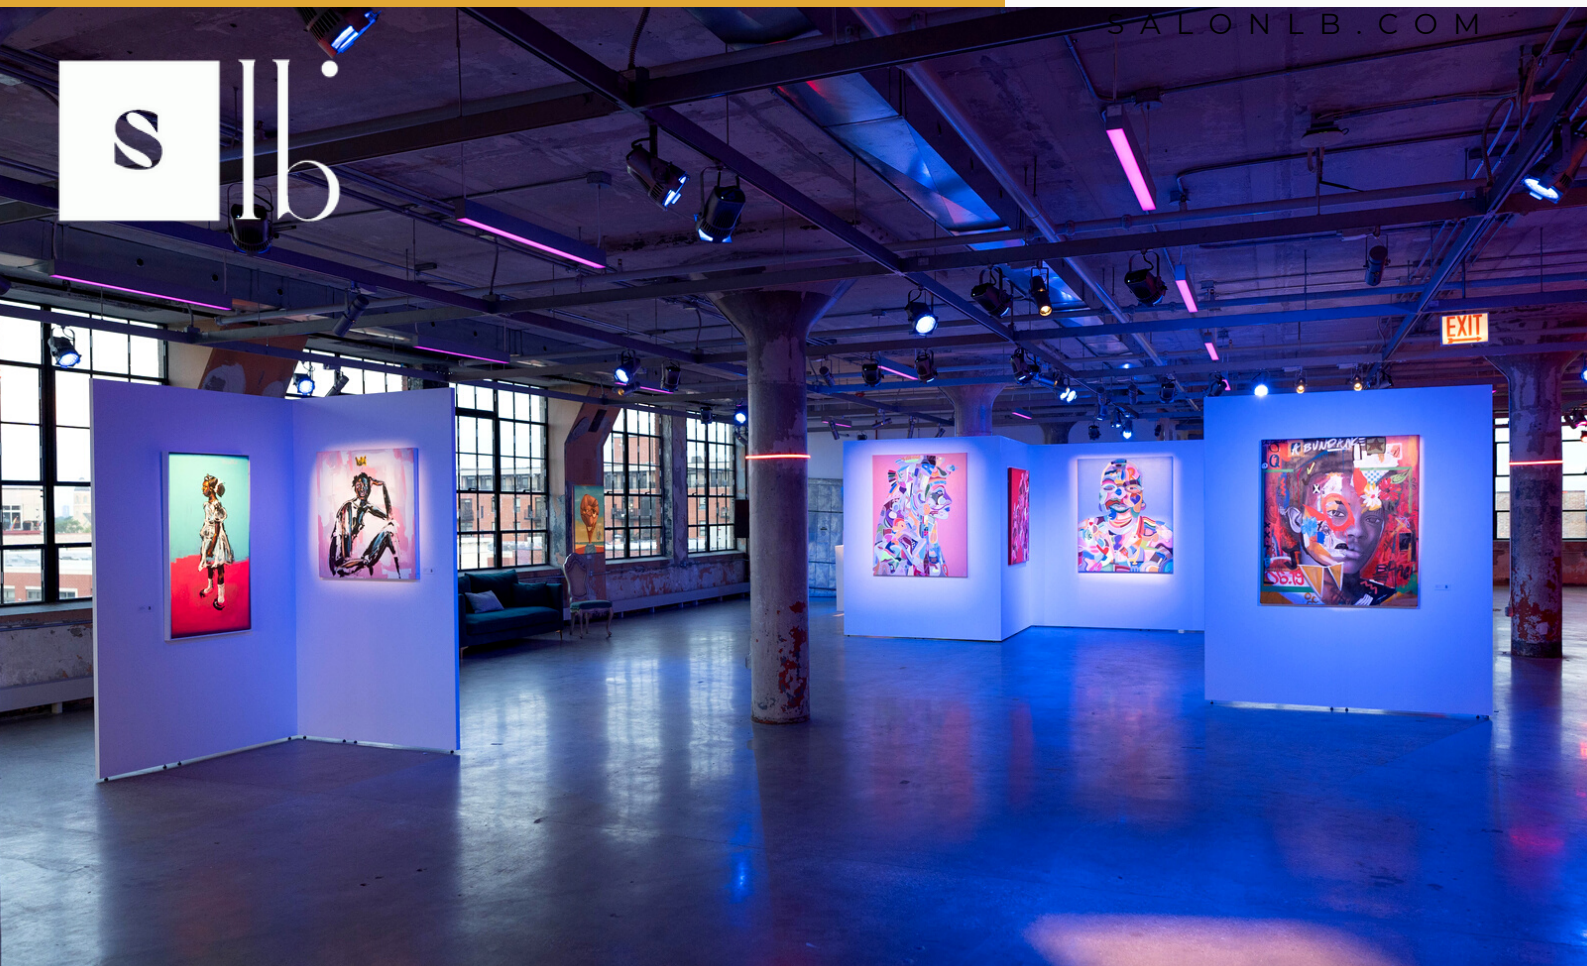

THE 16TH
ANNUAL
ASCOT

PRIVATE

ART SOIRÉE

HOSTED AT
SALONLB.

1010 W 35TH STREET, SUITE 500 | CHICAGO, ILLINOIS | 60609

IMMERSE YOUR GUESTS IN ART

ROTATING EXHIBITIONS
FEATURING LOCAL
CHICAGO ARTISTS

Image credit: Julie Dietz Photograph

Image Credit: Mackenzie Orth Photography

Image Credit: Donna Neddo

[SALONLB.] IS A MULTIDISCIPLINARY EXHIBITION SPACE AND EVENT VENUE DESIGNED TO ENGAGE CRITICALLY WITH THE ARTS, A FORUM SUPPORTING EMERGING AND MID-CAREER ARTISTS, WITH AN EMPHASIS ON SCULPTURE, MIXED-MEDIA, AND CONTEMPORARY CRAFT.

ABOUT THE SALON

Located in Bridgeport's Arts Corridor, [salonlb.] features 10,000 square feet of multi-use creative space in an industrial loft-style warehouse. The landmark location is filled with natural light from northern, southern, and eastern exposures that offer sweeping panoramic views of the Chicago skyline. Ideal for creative and commercial use, [salonlb.] is a versatile location that provides a unique aesthetic for film/photo shoots, experiential marketing campaigns, private parties, corporate events, weddings, culinary experiences, music/dance performances, and more.

LEARN MORE

info@salonlb.com

ENTER THE SALON

A LANDMARK VENUE **REIMAGINED**

A PIECE OF CHICAGO HISTORY

The Spiegel Administration Building, located at 1010 West 35th Street in Chicago's Bridgeport neighborhood, is a six-story Art Moderne-style industrial structure of reinforced concrete and brick that served as the main administrative headquarters for Spiegel, Inc., a nationally-known mail-order house that was founded in Chicago in 1907 by German immigrant Joseph Spiegel. The building is the best-remaining structure from the once substantial complex of warehouses, administrative and office buildings that served as the center of one of the nation's most innovative and successful mail-order businesses from its founding in 1907 until the early 1990s.